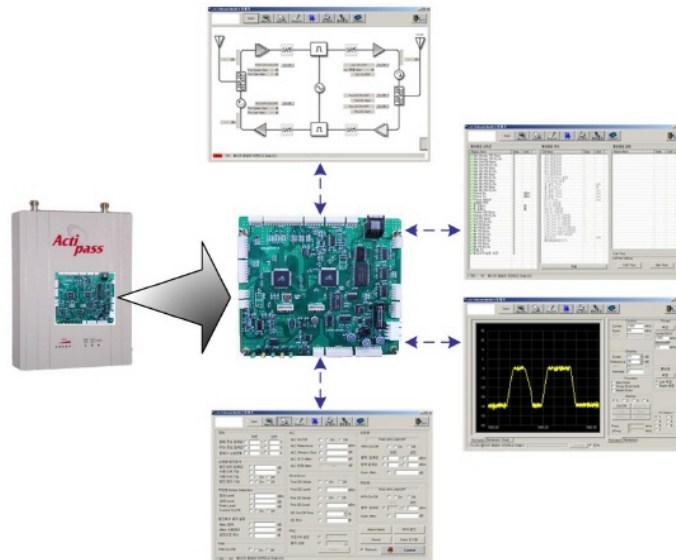

## NMS Terminal System

### <NMS Terminal GUI Program and Controller>

- ALC, AGC, Auto Shutdown, Attenuator Control
- Management of Alarm Report
- Management of Equipment, Maintenance, and Repair History
- Program Download using Serial
- Remote Program Download (CDMA1x or GPRS)
- All kinds of Table Forming and Managing
- Table Automation using GPIB Measuring Instrument Control
- Spectrum Analyzer Function
- Monitor and Control of Signal Quality Data Monitor
- Log Alarm History