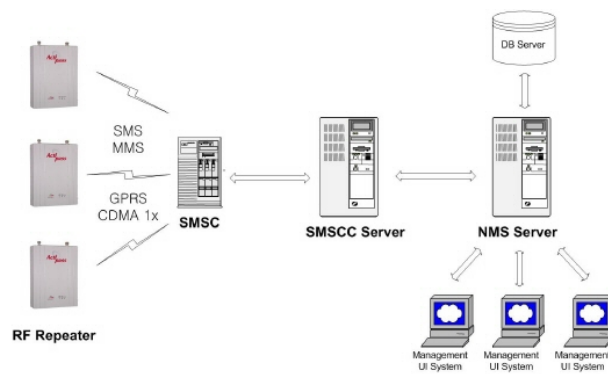

NMS Server System

<NMS Server System Structure>

- NMS Server
- SMSCC Server
- Database System
- Management UI System
- Monitor and Control of Signal Quality Data Monitor
- Program Download Using Packet & Circuit Network
- Management of Alarm Report
- Management of Access Equipment